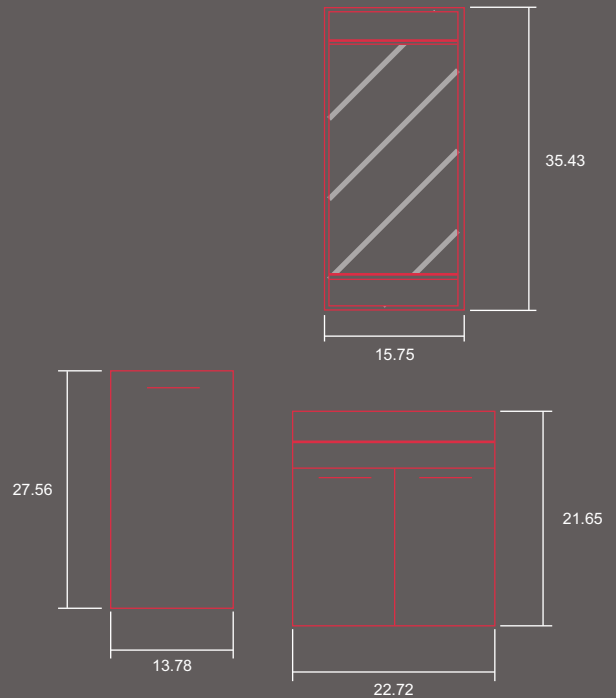

TONUSA T580-1

Tonusa presents the perfect solution for small bathrooms and compact spaces. With components measuring no more than 23 inches in width and 19 inches in depth, The T-580-1 will surely fit any space requirement.

Although compact, this vanity set features durable specially-laminated cabinets which maximizes space for all your toiletries and bathroom items. An independent storage system, the side storage cabinet features shelves while the main basin cabinet has convenient swing-out doors to reveal a generous storage capacity.

Distinct finishing touches include corner-to-corner single-piece cast-polymer washbasin and an attractive Euro-design matching vertical mirror.

PREMIUM FEATURES:

- Attractive and Unique Italian Contemporary Design
- Separated Cabinets Enhanced Aesthetics and Versatility
- High Quality Cast-Polymer Washbasin
- Compact Side-Cabinet Storage
- Fully-Sealed Coated Edge Laminated Wood Board
- Soft Close Cabinets
- Features Hettich Quadro IW21 Drawer Runners with Silent System
- Drawers Open to Full Extension
- Available in Grey Oak Wood Finish and Various Custom Order Colors
- Includes Euro-Design Stylish Vertical-Mounted Mirror

DIMENSIONS:

Basin (W22.83" x H3.55" x D18.50")
Cabinet (W22.72" x H21.65" x D18.35")
Storage (W13.78" x H27.56" x D11.81")
Mirror (W15.75" x H35.43" x D3.94")

TONUSA

16770 JOHNSON DRIVE
CITY OF INDUSTRY, CA 91745
PHONE: (626) 961-8700
FAX: (626) 961-8779
EMAIL: INFO@TONUSA.COM
WEB: WWW.TONUSA.COM