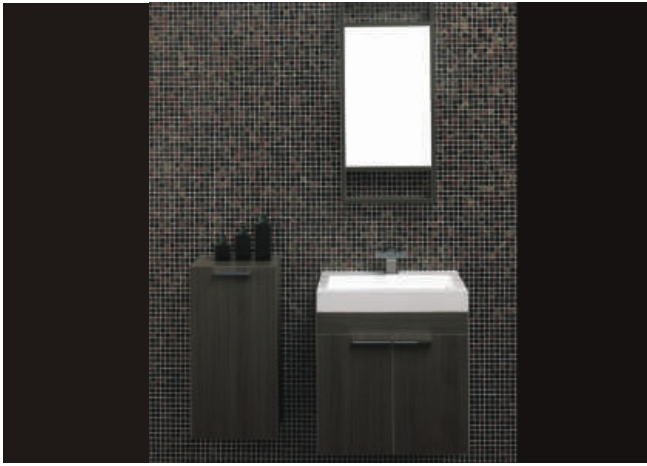

TONUSA T580-1

Tonusa presents the perfect solution for small bathrooms and compact spaces. With components measuring no more than 23 inches in width and 19 inches in depth, The T-580-1 will surely fit any space requirement.

Although compact, this vanity set features durable specially-laminated cabinets which maximizes space for all your toiletries and bathroom items. An independent storage system, the side storage cabinet features shelves while the main basin cabinet has convenient swing-out doors to reveal a generous storage capacity.

Distinct finishing touches include corner-to-corner single-piece cast-polymer washbasin and an attractive Euro-design matching vertical mirror.

PREMIUM FEATURES:

- Attractive and Unique Italian Contemporary Design
- Separated Cabinets Enhanced Aesthetics and Versatility
- High Quality Cast-Polymer Washbasin
- Compact Side-Cabinet Storage
- Fully-Sealed Coated Edge Laminated Wood Board
- Soft Close Cabinets
- Features Hettich Quadro IW21 Drawer Runners with Silent System
- Drawers Open to Full Extension
- Available in Grey Oak Wood Finish and Various Custom Order Colors
- Includes Euro-Design Stylish Vertical-Mounted Mirror