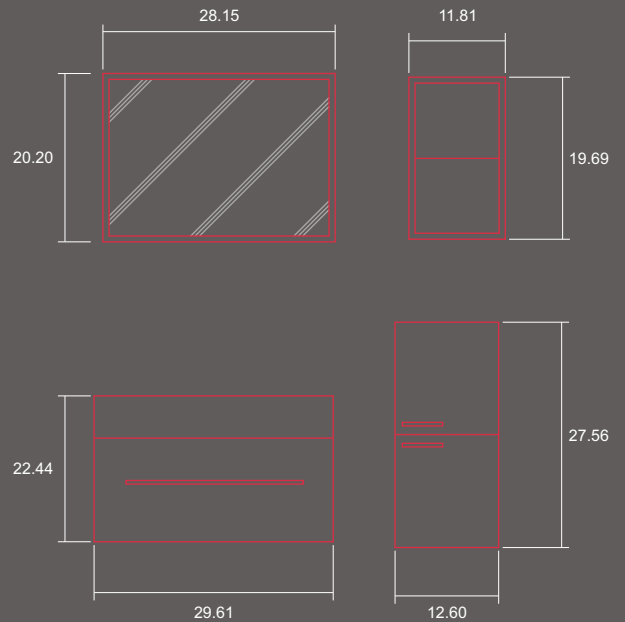

TONUSA T-750

The T-750 by Tonusa captivates the very essence of "modern bathroom design": Simple, Beautiful and Functional. The set features 4 distinct pieces which can be arranged in your bathroom according to your preference. Harmony is maintained through the use of similar shapes with each piece unique in style and function.

Space is generous with cleverly designed closed cabinets. Additional open storage for easy reach is provided by the two-shelf open cabinet and a large mirror with matching wood border completes the set. Expertly created by our European design team, the T-750 bathroom vanity set is your total modern bathroom solution.

PREMIUM FEATURES:

- Attractive and Unique Italian Contemporary Design
- Separated Cabinets and Shelf Unit Provide Enhanced Aesthetics and Versatility
- Side Cabinet with Doors
- Two-Shelf Open Cabinet for Additional Storage
- High Quality Four-Corner Edge-to-Edge Cast-Polymer Washbasin
- Fully-Sealed Coated Edge Laminated Wood Boards
- Soft Close Cabinets
- Features Hettich Quadro IW21 Drawer Runners with Silent System
- Drawers Open to Full Extension
- Available in Light Oak Wood Finish and Various Custom Order Colors

DIMENSIONS:

Basin (W29.53" x H1.77" x D19.69")
 Cabinet (W29.61" x H15.75" x D19.61")
 Lower Storage (W12.60" x H27.56" x D11.81")
 Upper Storage (W11.81" x H19.69" x D5.91")
 Mirror (W28.15" x H19.69" x D2.36")