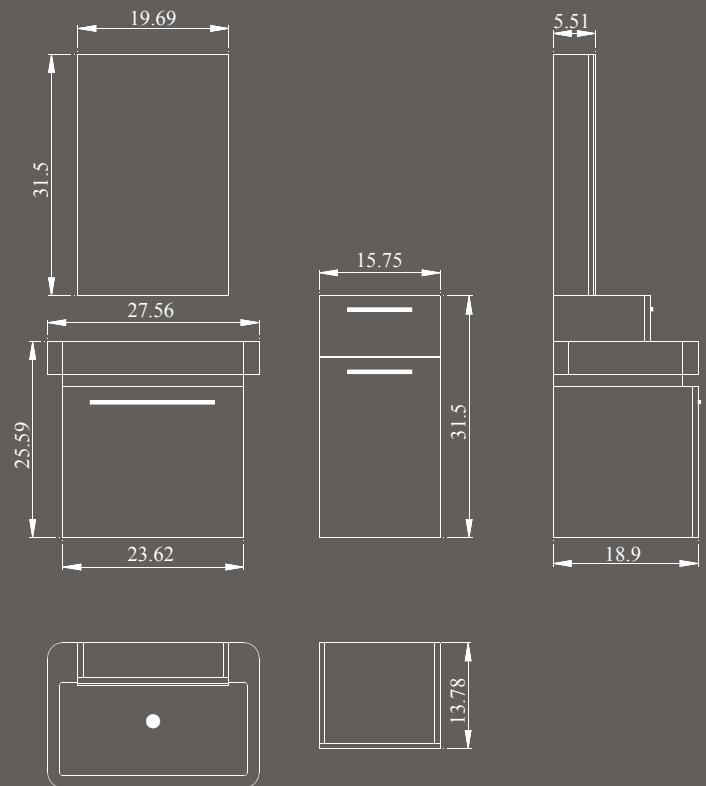

## Renata

A rebirth in design from one of **Tonusa's** most popular compact bath vanities, the RENATA promises to enhance the appearance of any small space or bathroom.

RENATA maintains its predecessor's simple, sleek yet elegant lines and Italian contemporary signature; yet goes a little further in design by offering a wider 26" cast-polymer basin without sacrificing the compact profile for space efficiency.

**Tonusa** has enhanced this attractive vanity set with a large main cabinet.

To provide additional storage space, the RENATA comes with a side storage cabinet with full extension top drawer and a closed compartment at the bottom.

### DIMENSIONS:

Basin(W27.56"\*H5.91"\*D18.9")  
Cabinet(W23.62"\*H19.69"\*D18.9")  
Mirror(W19.69"\*H31.5"\*D5.51")  
Storage(W15.75"\*H31.5"\*D13.78")

16770 JOHNSON DRIVE  
CITY OF INDUSTRY, CA 91745  
PHONE: (626) 961-8700  
FAX: (626) 961-8779  
EMAIL: [INFO@TONUSA.COM](mailto:INFO@TONUSA.COM)  
WEB: [WWW.TONUSA.COM](http://WWW.TONUSA.COM)