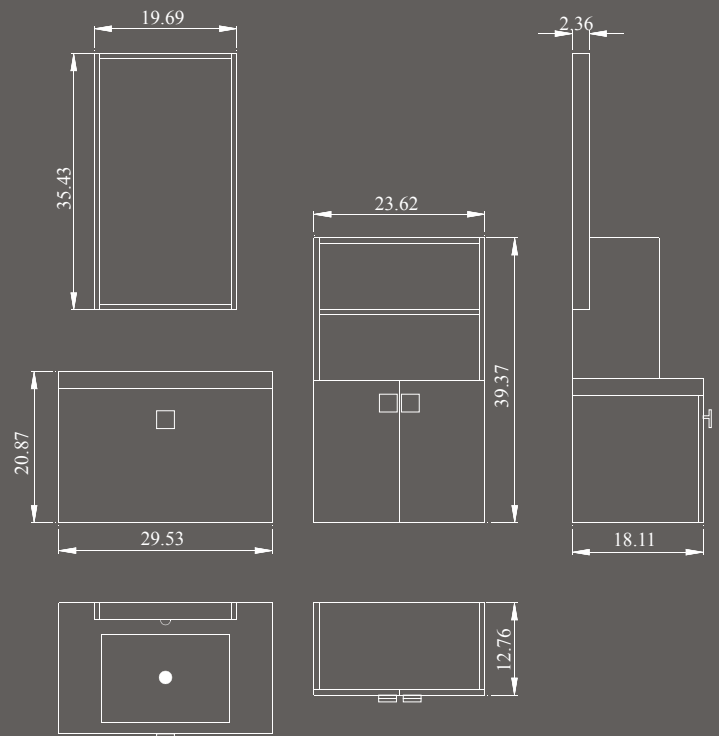

This compact set features the smooth, clean and simple design which defines modern urban living. Sized to fit most small to medium spaces, the SILVANA boasts a thin profile porcelain sink perfectly fitted to a wall mount floating main cabinet with a large full extension drawer. The drawer is equipped with elite German soft close and silent drawer runners.

To complement the vanity, Tonusa designed a beautiful wall-mounted floating side storage cabinet with ample open shelves and a large cabinet storage area revealed by doors equipped with soft close hinges to prevent banging.

Premium Features:

- Attractive Euro-contemporary Italian design
- Floating, space enhancing design
- Large rectangular porcelain basin
- Side cabinet with generous storage capacity
- Features Hettich German silent drawer runners and soft close system
- Full extension main cabinet drawer
- Choice of color finishes

DIMENSIONS:

Basin(W29.53"*H3.15"*D18.11")
Cabinet(W29.53"*H17.72"*D18.11")
Mirror(W19.69"*H35.43"*D2.36")
Storage(W23.62"*H39.37"*D12.76")

16770 JOHNSON DRIVE
CITY OF INDUSTRY, CA 91745
PHONE: (626) 961-8700
FAX: (626) 961-8779
EMAIL: INFO@TONUSA.COM
WEB: WWW.TONUSA.COM