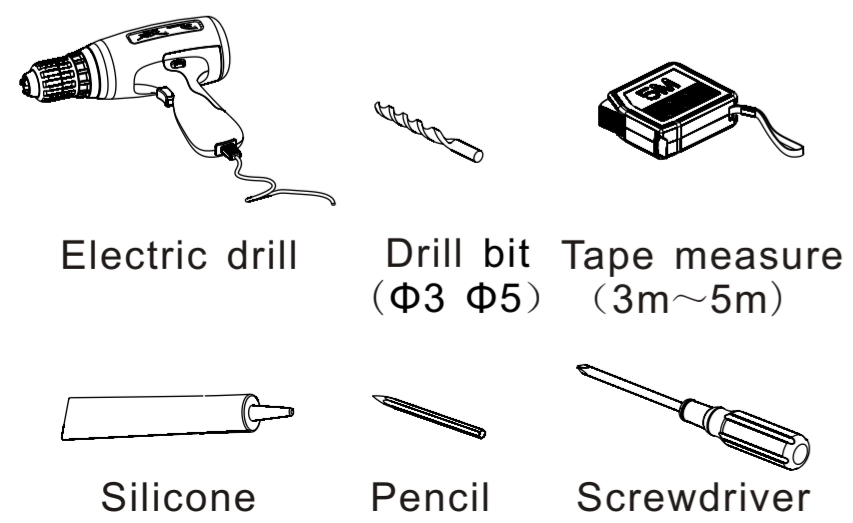

TONUSA

Installation guide

MASSIMO

Tools required for installation

Mirror

4

5

6