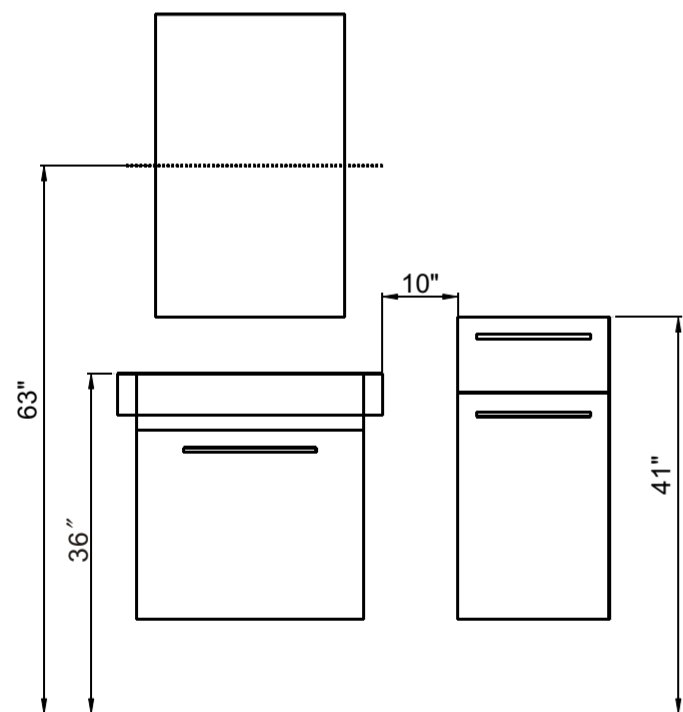

TONUSA

Installation guide

RENATA

Tools required for installation

Mirror

4

5

Cabinet

4

5

6

7

Storage

B*6

C*2

4