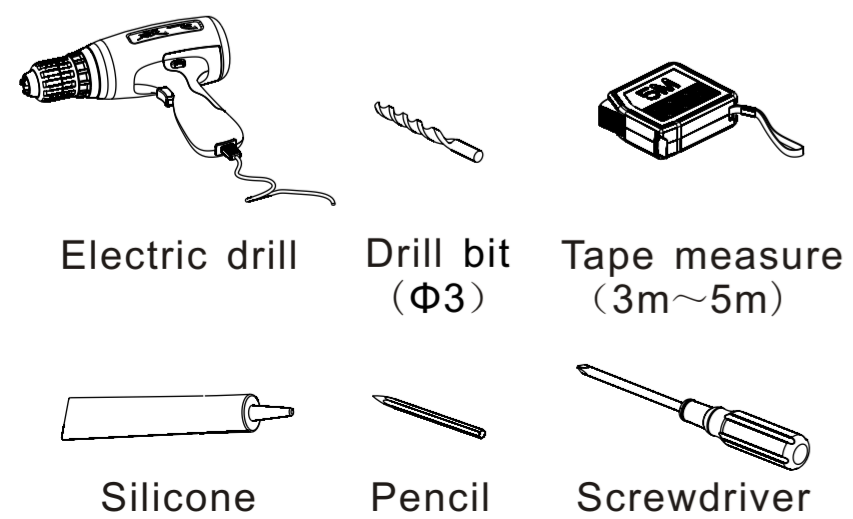

TONUSA

Installation guide

RENATA

Tools required for installation

Mirror

4

5

Cabinet