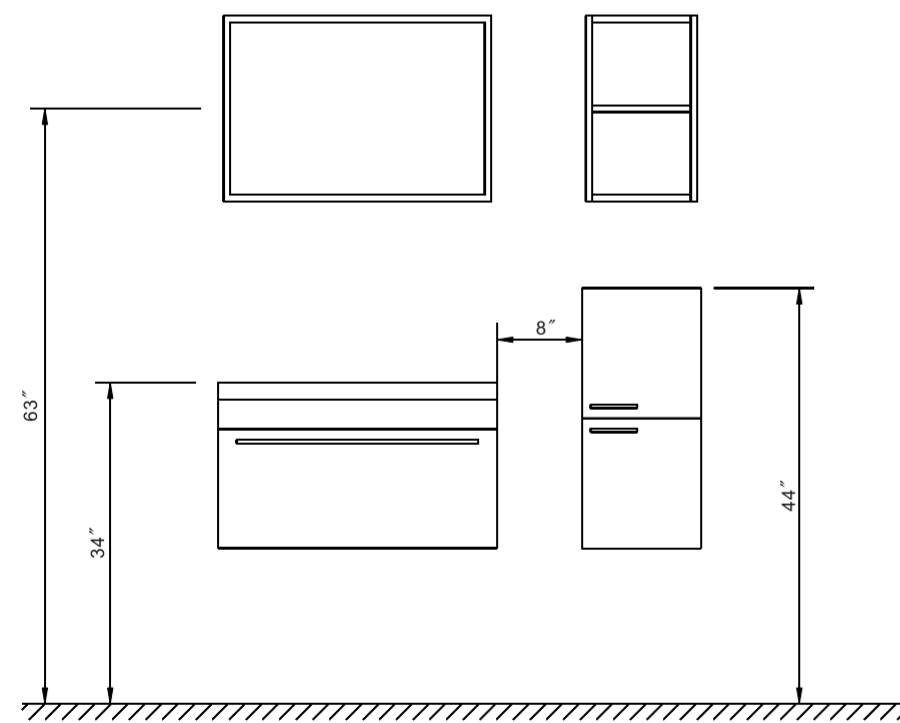

TONUSA

Installation guide

T750

Tools required for installation

Mirror

Cabinet

6

7

2

3

Storage Cabinet & Small Cabinet

B*12

D*4

4

1

5