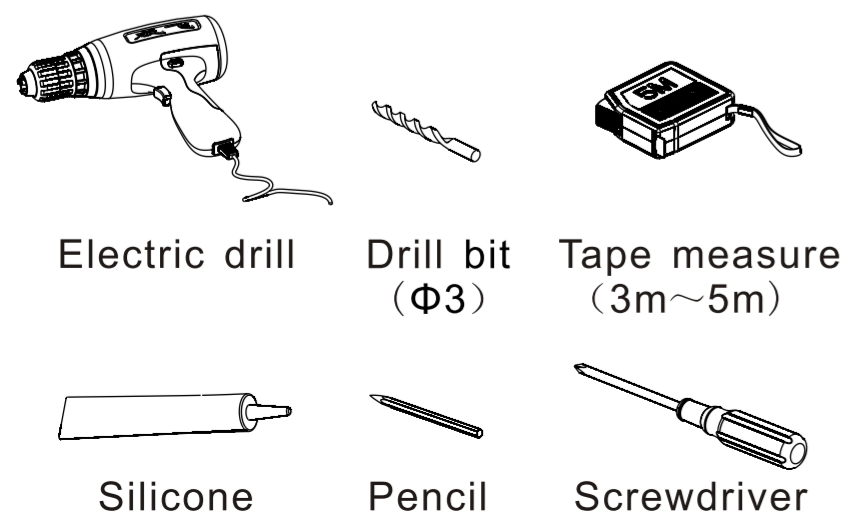

TONUSA

Installation guide

T750

Tools required for installation

Mirror

Cabinet

6

7