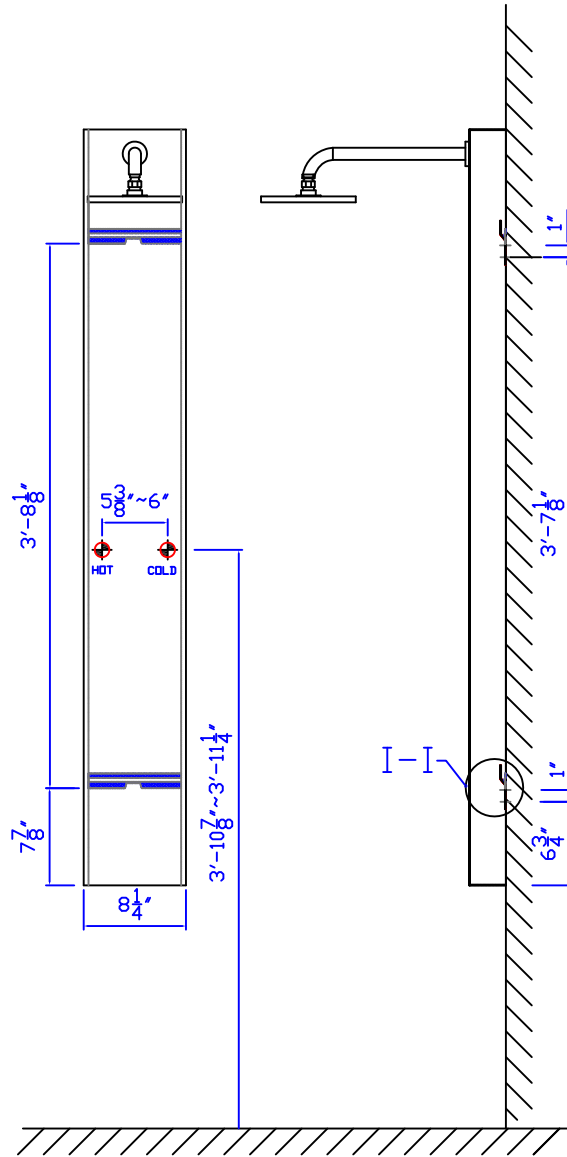

Tranquility Cut-Sheet

I-I

Appearance Size:

8 1/4" (L) X 3" (D) X 5'-1" (H)