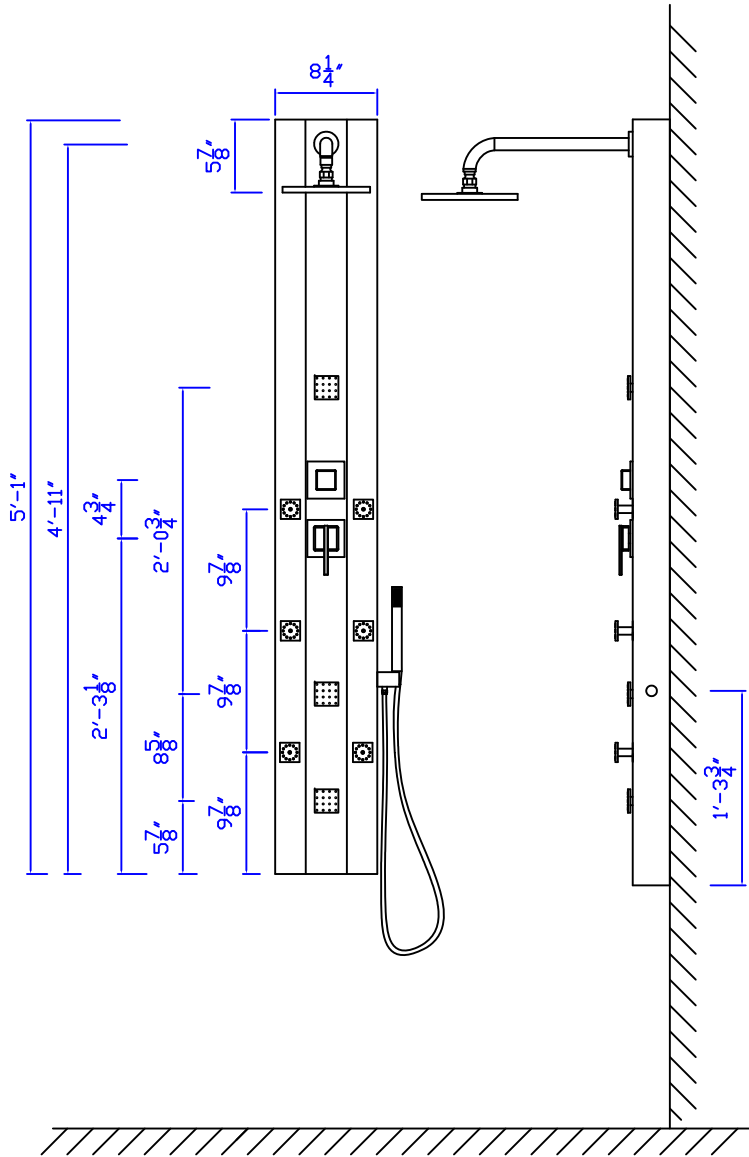

Tranquility Cut-Sheet

I-I

Appearance Size:

8 1/4" (L) X 3" (D) X 5'-1" (H)