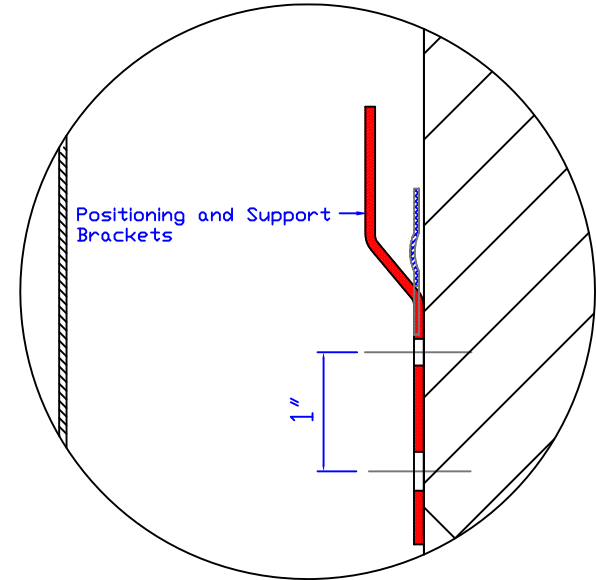

Tranquility Cut-Sheet

I-I

Appearance Size:

8 1/4" (L) X 3" (D) X 5'-1" (H)