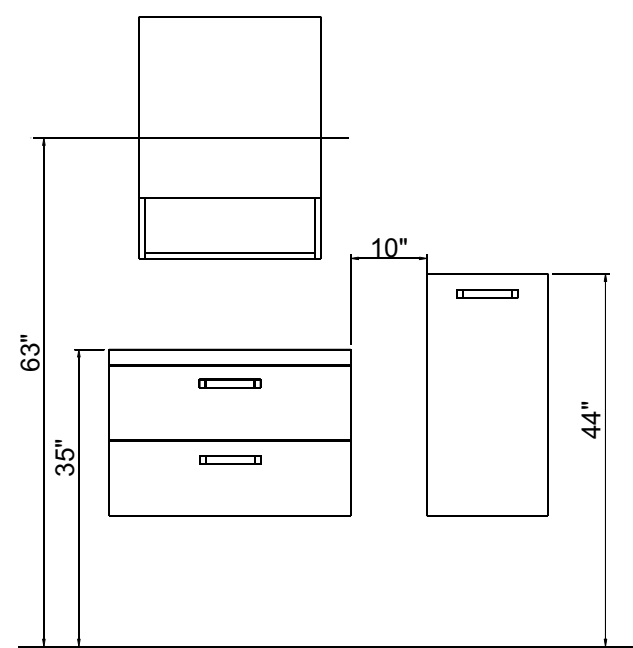

TONUSA

Installation guide

URBANO

Tools required for installation

Mirror

4

5

Cabinet

4

5

6

7

Storage

B*6

C*2

1

2

3

4

5