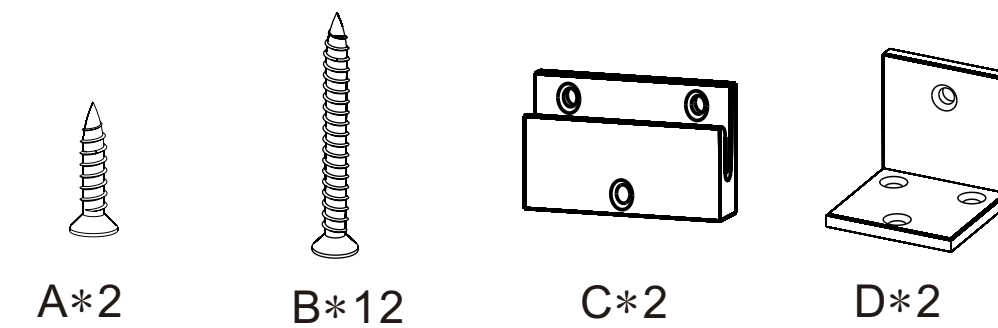

TONUSA

Installation guide

URBANO

Tools required for installation

Mirror

4

5

Cabinet

4

5

6

7

Storage

B*6

C*2

1