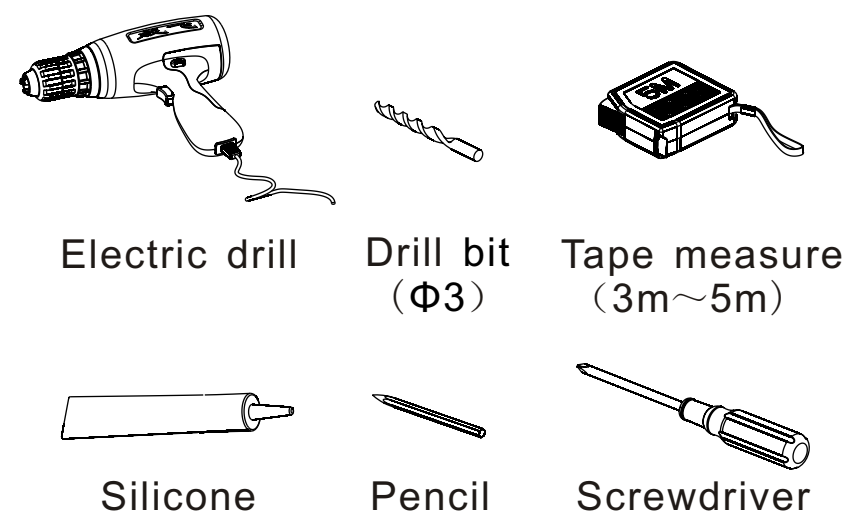

TONUSA

Installation guide

URBANO

Tools required for installation

Mirror

4

5

Cabinet