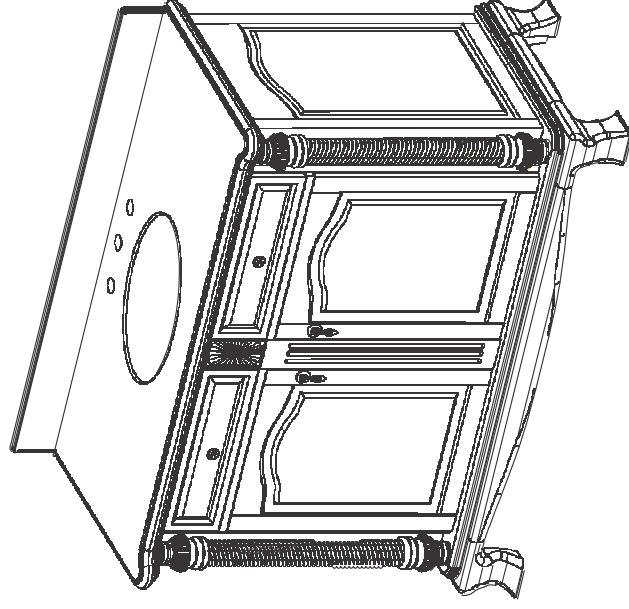

Have Questions? Need Assistance? Leave Feedback?

VALORE USA

Info@ValoreUSA.Com

Hours:

Monday thru Friday

8:30AM-5:30PM(PST)

COSTCO

Costco Corporate Offices Address:
999 Lake Drive

Issaquah, WA 98124

Costco Corporate Mailing Address:
PO Box 34331

Seattle, WA 98124

Phone:

Costco.com Member Service: 1-800-955-2292

General Member Service: 1-800-774-2678

Business Delivery Member Service: 1-800-788-9968

Des questions? Besoin d'aide? Des commentaires?

VALORE USA

Info@ValoreUSA.Com

Heures d'ouverture :

Lundi au vendredi

8 h 30 - 17 h 30 (HNP)

COSTCO

Adresse des bureaux de Costco :

999 Lake Drive

Issaquah, WA 98124

Adresse postale des bureaux de Costco :

PO Box 34331

Seattle, WA 98124

Téléphone :

Service aux membres de Costco.com : 1-800-955-2292

Service aux membres généraux : 1-800-774-2678

Service aux membres commerciaux pour la livraison : 1-800-788-9968

Windsor

**Traditional Style
Bathroom Vanity**
Salle de bains classique Vanity

Installation Guide
Guide d'installation