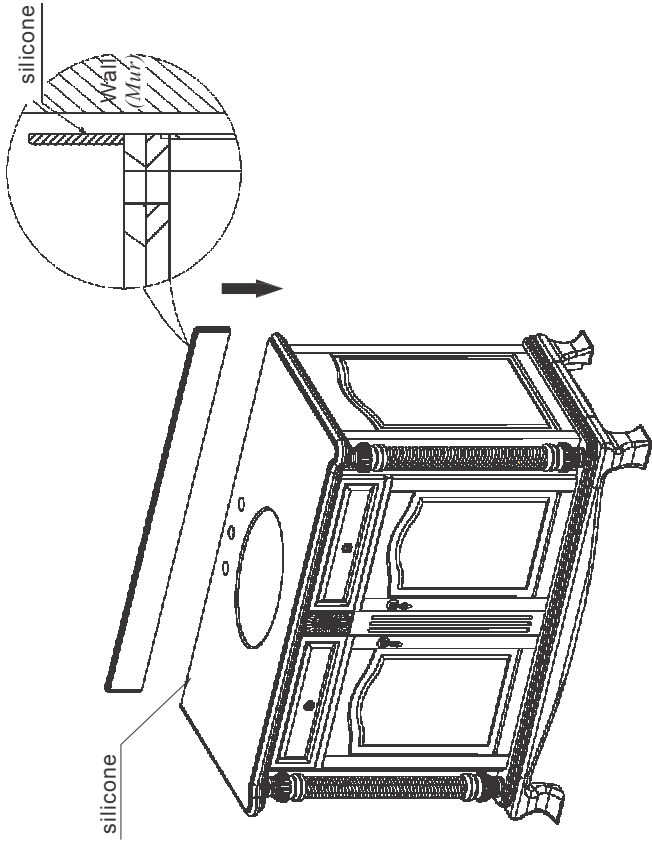

Outils recommandés pour l'installation :

Drill (Perceuse)

Drill bit (Mèche)
(\varnothing 3mm)

Tape measure (Ruban à mesurer)
(3m~5m)

Silicone

Pencil (Crayon)

Screwdriver
(Tournevis)

Included Parts (Pièces incluses) :

Screw (Vis)

2X

NOTE: Back splash located at bottom of cabinet.