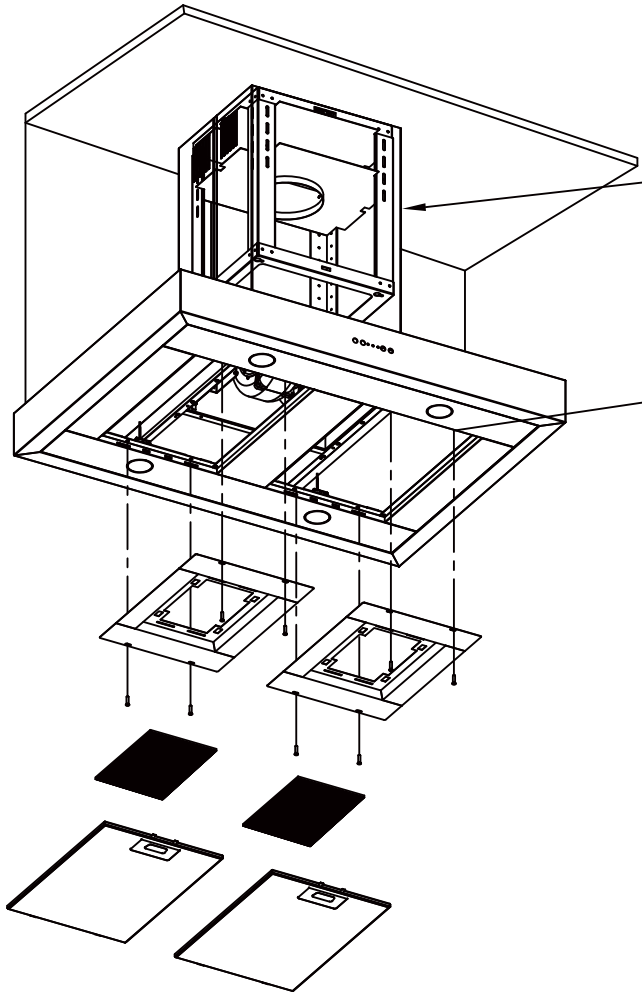

VRC-00LT

For use with models : VLT-E36AS

Remove all black foam from filter opening before installing the charcoal filter brackets.

LIST OF MATERIALS