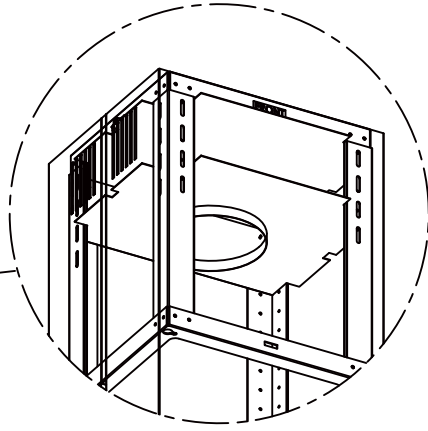

VRC-00LT

For use with models : VLT-E36AS

Remove all black foam from filter opening before installing the charcoal filter brackets.

LIST OF MATERIALS